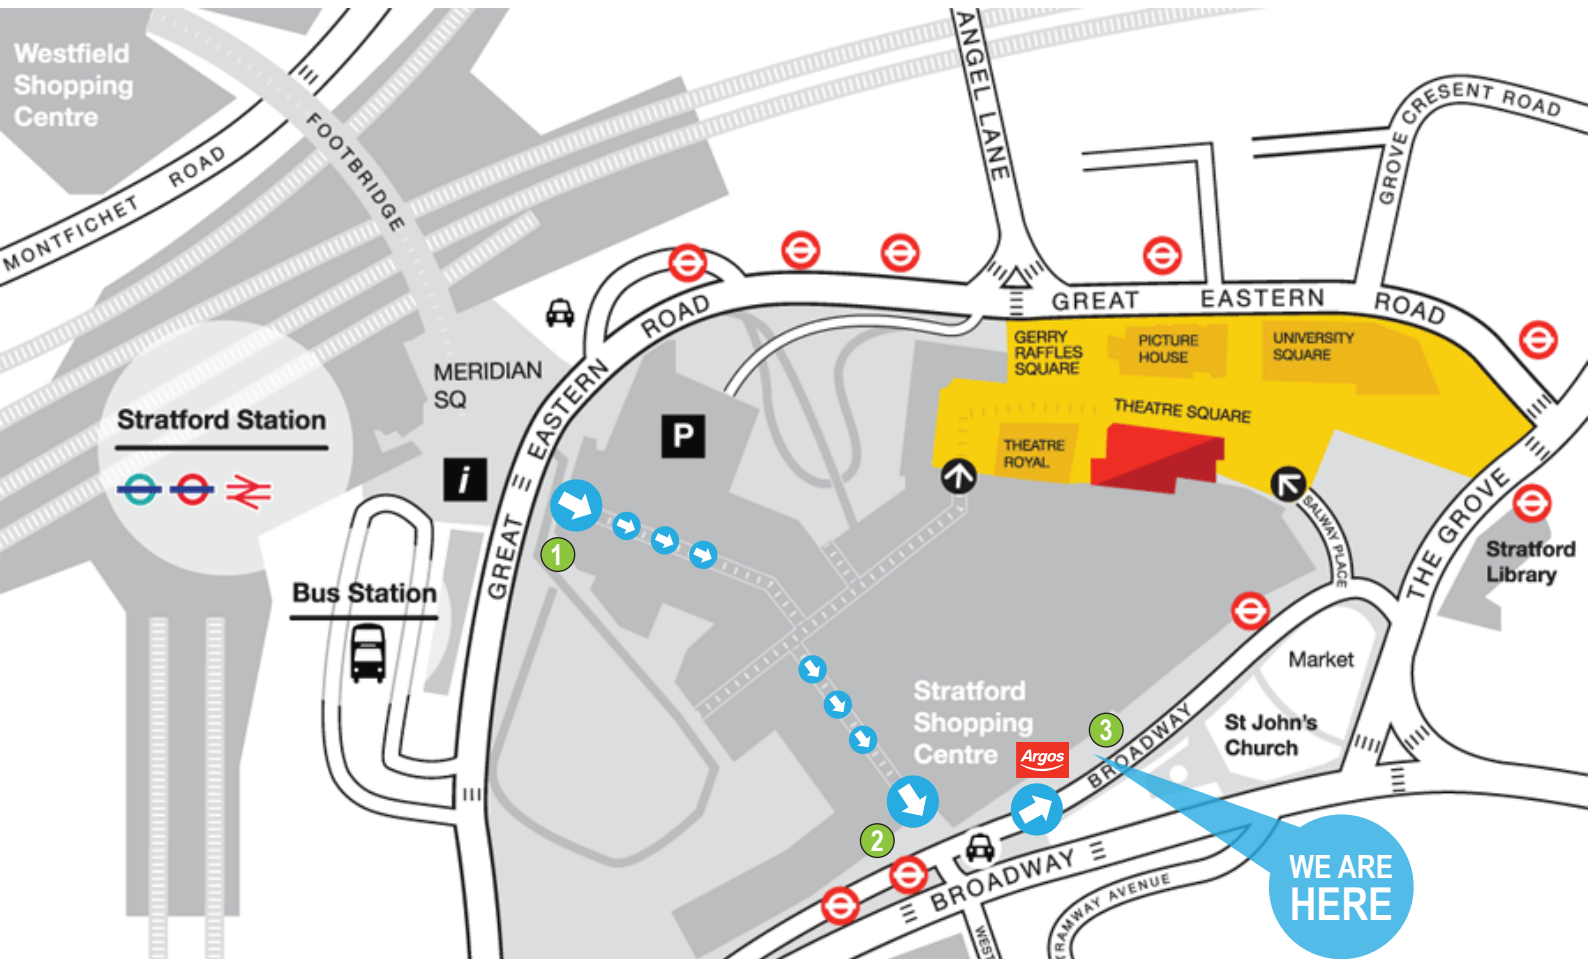

# Map & Directions

- 1 Exit **Stratford Train Station or Bus Station** and walk towards Great Eastern Road. You will see the old Stratford Shopping Centre in front of you. Enter the Stratford Shopping Centre and walk straight through to the other side leading to a road called BROADWAY.
  - 2 Once you have exited the Stratford Shopping Centre on the other side, turn left on BROADWAY. Keep to the left as shown on the map. You will see ARGOS on the left.
  - 3 Next to ARGOS you will see an entrance to our building. The name of the building is BOARDMAN HOUSE.
- Stratford Train Station is on the Central Line. It can also be reached on the Overground (DLR).  
For Bus routes to Stratford Bus Station additional attachment or check your local bus time schedule.

## Centre Address:

Linx Training, 4th Floor, Boardman House, 64 Broadway, Stratford, London E15 1NT